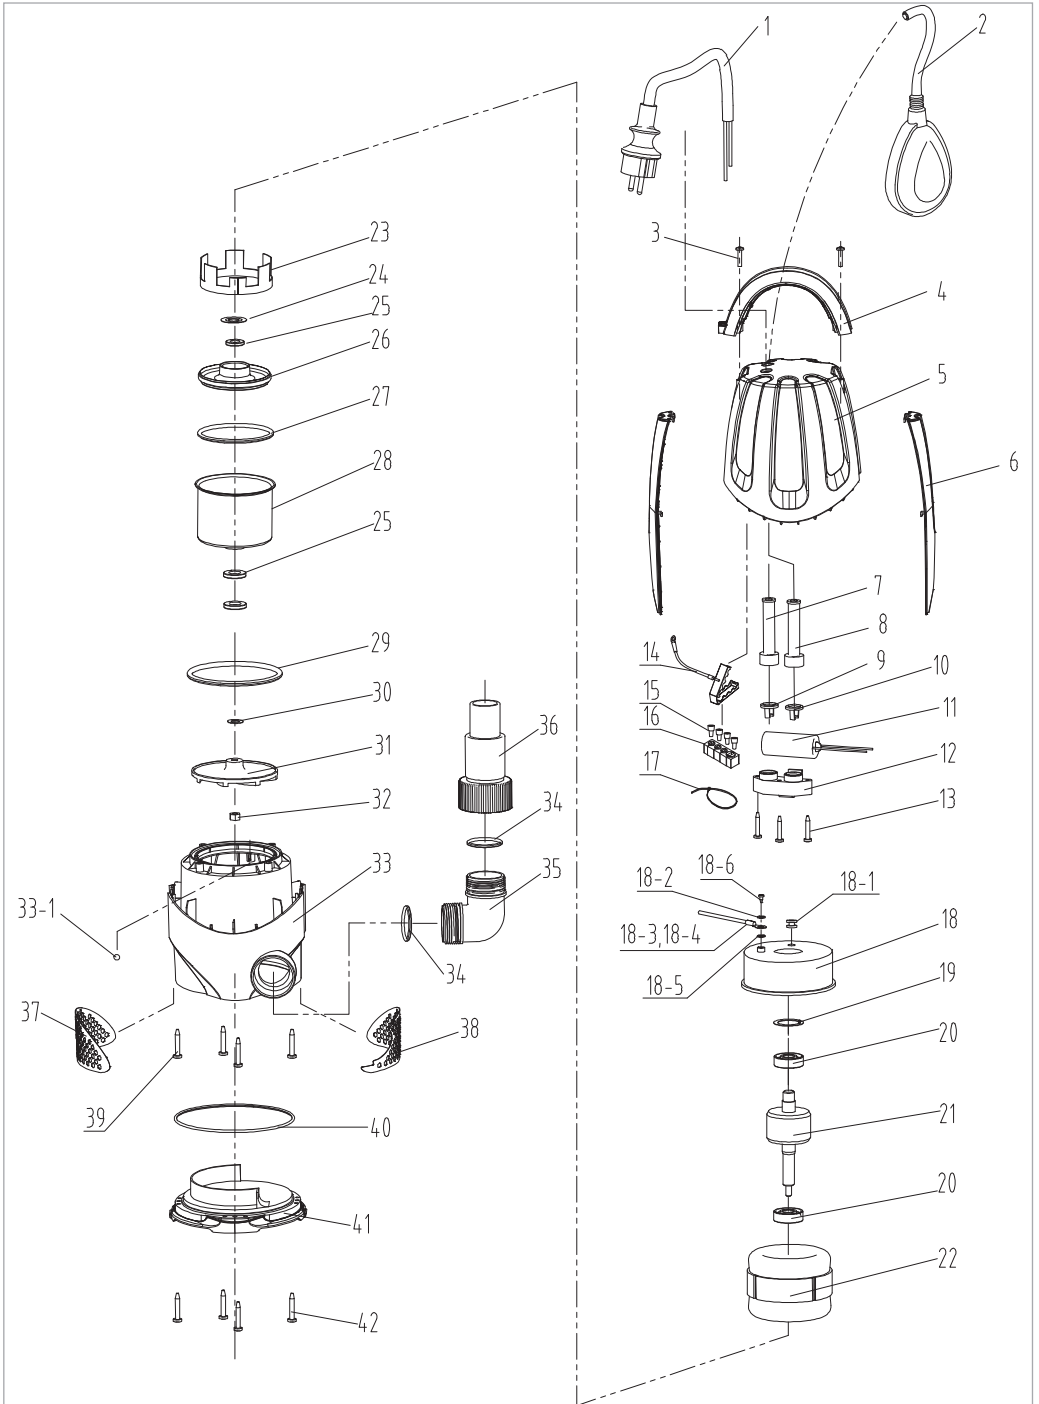

RDP-WP26 exploded view

PARTS LIST RDP-WP26

NO.	Description	Qty	NO.	Description	Qty
1	power line	1	29	O ring	1
2	floating switch	1	30	adjusting gasket	
3	tapping screw	2	31	impeller	1
4	handle	1	32	screw	1
5	rear pump shell	1	33	main pump shell	1
6	pipping cord	2	33-1	steel ball	1
7	cable sheath	1	34	O ring	2
8	cable sheath	1	35	elbow	1
9	cable briquetting	1	36	outpur connector	1
10	cable briquetting	1	37	metal net	1
11	16uF capacitance	1	38	metal net	1
12	cable briquetting	1	39	tapping screw	4
13	tapping screw	3	40	O ring	1
14	ground connection cover	1	41	base	1
15	nylon close-end wiri	2	42	cross plate tapping screw	4
15	nylon close-end wiri	3			
16	rubber press	1			
17	ribbon	1			
18	rear cover	1			
18-1	wire jacket	1			
18-2	washer	1			
18-3	yellow-green line	1			
18-4	lug plate	1			
18-5	washer	1			
18-6	screw	1			
19	corrugated gasket	1			
20	bearing	2			
21	rotor	1			
22	stator	1			
23	ring gasket	1			
24	gasket	1			
25	skeleton seal ring	3			
26	Aluminium bush	1			
27	O ring	1			
28	front cover	1			